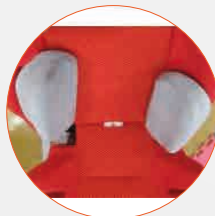

Accessories

Forearm Support Tray
#4116-5544-259

Pen-Popper Buckle
#4116-6025-259

Backrest Height Infill
10 cm #4116-2842-259

20° Tilt Wedge
#4116-0291-259

Incontinence Covers
Seat Base #4116-0476-209
Backrest #4116-2476-209

2 point Hip Belt
SML #4116-6531-027
MED #4116-6532-027
LGE #4116-6533-027

Air Mesh Cover set
#4116-8880-099

Trunk Position Pads
#4116-3250-090

Fixing/Tether Option
ISOfix latch connectors
#4116-6910-000

Fixing/Tether Option
Top tether
#4116-6953-017

Carrot XL Car Seat

Carrot XL also caters for safety and the importance of keeping the user in a supported posture for travel. This larger sized car seat is suitable for older children and adult users who will not fit into the Carrot 3000.

Correct pelvis alignment with comfort **PADDED HIP BELT**

LOW PROFILE WIDE SEAT BASE 6 cm thick and 49 cm wide for easy access

Carrot XL Seat is equipped as standard with the low profile wide seat base, large size headrest, shoulder protector wings, & 50 mm backrest extension.