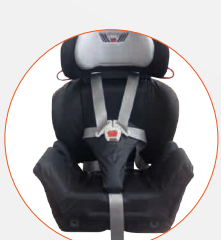

Accessories

Forearm Support Tray
#4116-5544-259

Pen-Popper Buckle
#4116-6025-259

Backrest Height Infill
10 cm #4116-2842-259

20° Tilt Wedge
#4116-0291-259

Incontinence Covers
Seat Base #4116-0476-209
Backrest #4116-2476-209

Carrot XL Car Seat

Carrot XL also caters for safety and the importance of keeping the user in a supported posture for travel. This larger sized car seat is suitable for older children and adult users who will not fit into the Carrot 3000.

Larger version of the Carrot 3000 Car Seat

Ergonomically designed **HEAD SUPPORT** holds the head and protects from side impacts and centrifugal forces

SHOULDER PROTECTOR WINGS: Extendable wings hold and protect the body from side impacts and centrifugal forces.

Correct pelvis alignment with comfort **PADDED HIP BELT**

LOW PROFILE WIDE SEAT BASE 6 cm thick and 49 cm wide for easy access

Carrot XL Seat is equipped as standard with the low profile wide seat base, large size headrest, shoulder protector wings, & 50 mm backrest extension.